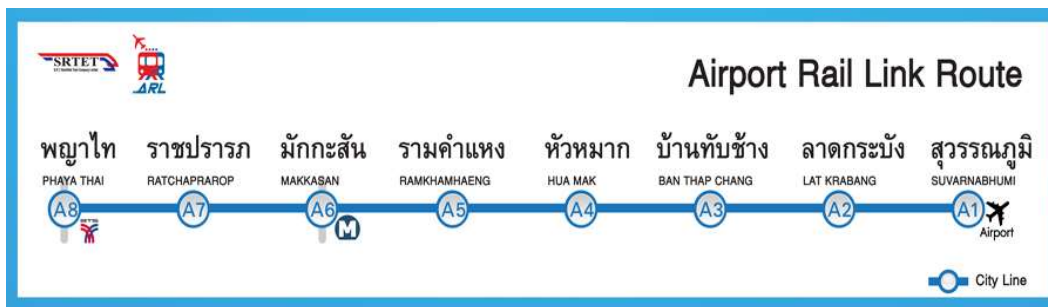

The 1st Ramathibodi – UCLA Health Fetal Cardiology Joint Symposium
The 7th Annual Bangkok International Fetal Echocardiography Symposium

Date: 17th – 18th February 2020

Conference Venue: Sensations - Vibrations Room, 4th Floor,
 The Novotel Bangkok on Siam Square Hotel,
 Bangkok, Thailand

Transportation Guide

How to get to the hotel from Suvarnabhumi Airport

1. By Taxi : The taxi stands are available on the level 1 exits of the airport. From the airport to hotel the taxi charge is approx. 300 to 400 THB one way.
2. By Airport Rail Link Train (APL) and BTS Sky Train : From Suvarnabhumi Airport follow the sign that lead to Airport Rail Link Train (APL). Board the train to "Phaya Thai" Station (Ticket is 45 THB)

2.1 Follow sign that lead to "BTS Sky Train" Board the train to "Siam" Station (CEN) (Ticket is 23 THB)

2.2 When arrive at Siam Station. Use Exit No.6 and walk about 180 m. to The Hotel